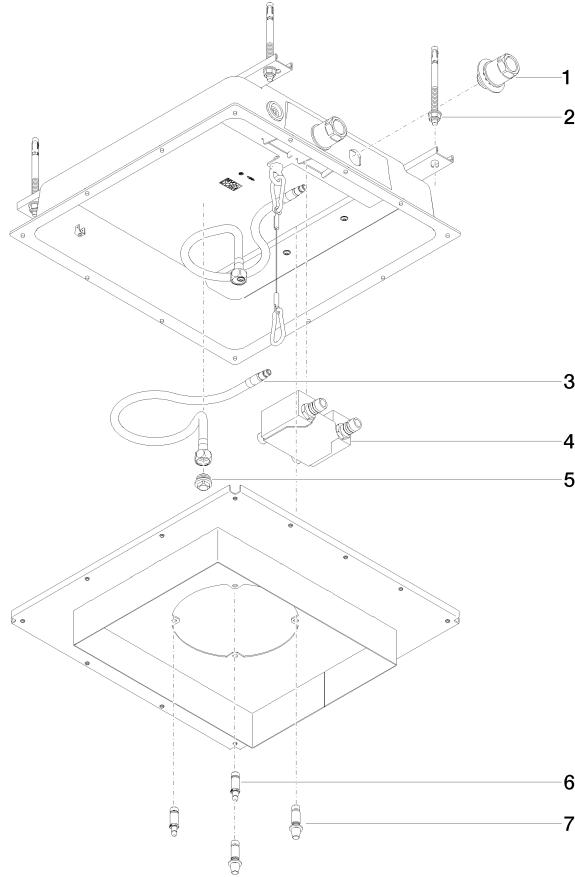

## Concealed ceiling installation box for recessed ceiling installation -

---

35 043 970

- concealed rough parts
- 2x female thread 1/2" connections
- flush-mounted RAL 9003 signal white light reflection box 310 x 250 mm
- For simultaneous control of the jet types, we recommend the xTool thermostat module
- Not suitable for use in a steam room.

**Concealed ceiling installation box for recessed ceiling installation -**

35 043 970

**Certificates**

IAPMO\_4976 (7).

**Concealed ceiling installation box for recessed ceiling installation -**

35 043 970

**Spare parts list**

No.	Item Number	Name	Quantity used	Delivery time
1	90 24 03 306 00 90	connection	2	2
2	04 30 35 008 00 90	fixing set	1	2
3	04 30 04 097 00 90	hose	2	60
4	90 30 01 216 10 90	Venting service kit	1	2
5	09 31 20 042 90	plug	2	2
6	90 21 40 065 01 90	fixing set	1	2
7	90 30 01 215 00 90	fixing set	1	2