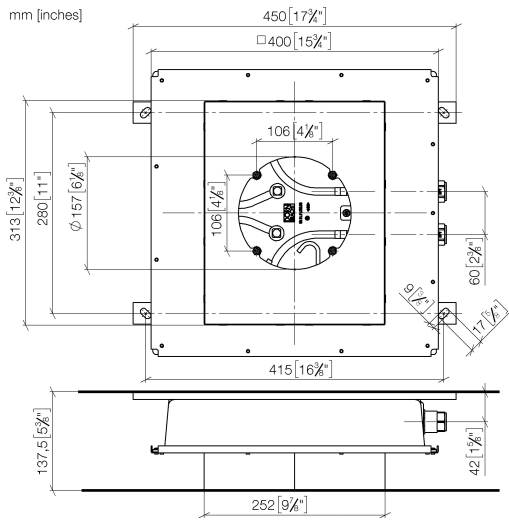

Concealed ceiling installation box for recessed ceiling installation -

35 043 970

Certificates

IAPMO_4976 (7).